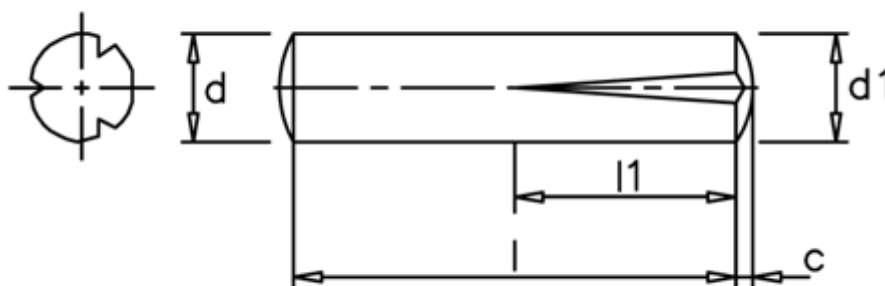

Article number: 08023314

Description: KLEE Slotted pin S2 4x12
Steel

Measures

c	= 0,6
d	= 4.0
d1	= 4.25
l1	= 1/2 l
Length	= 12